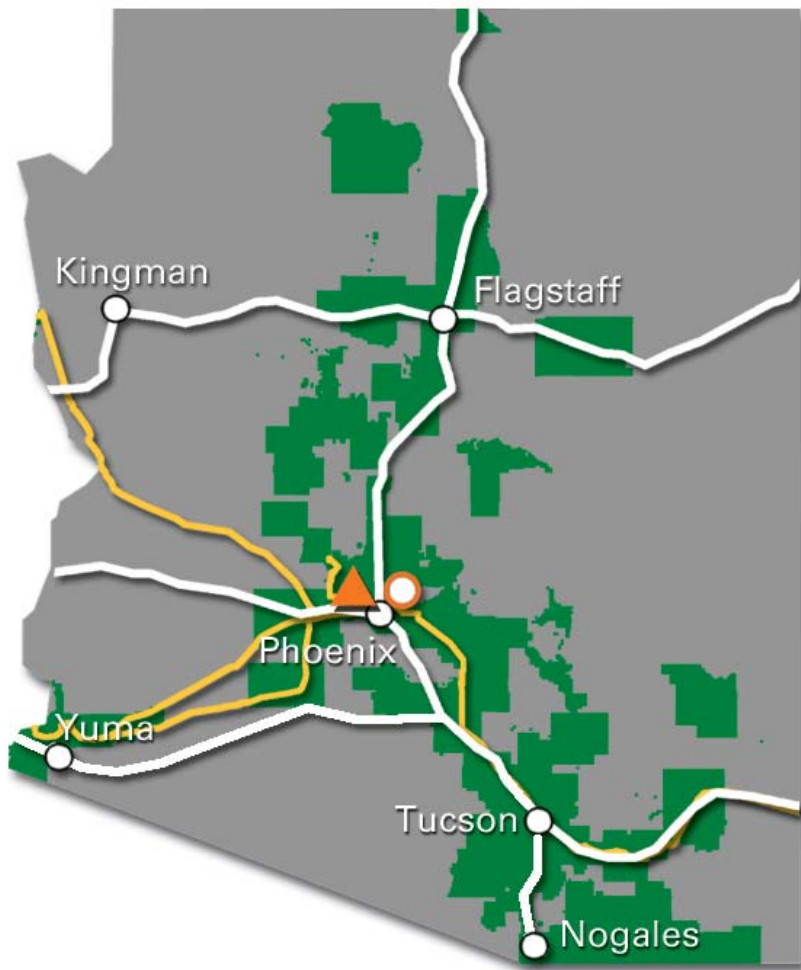

CenturyLink (NYSE: CTL) is a global communications, hosting, cloud and IT services company enabling millions of customers to transform their businesses and their lives through innovative technology solutions. CenturyLink offers network and data systems management, Big Data analytics and IT consulting, and operates more than 55 data centers in North America, Europe and Asia. The company provides broadband, voice, video, data and managed services over a robust 250,000-route-mile U.S. fiber network and a 300,000-route-mile international transport network.

## CenturyLink in ARIZONA

- Local Territory
- Core Fiber
- ▲ CenturyLink® Prism® TV Market
- Data Center

Guy Gunther  
 Vice President, Operations  
 Arizona Market  
 333 East Wetmore Road  
 Tucson, Arizona 85705  
 guy.gunther@centurylink.com  
 520.838.3000